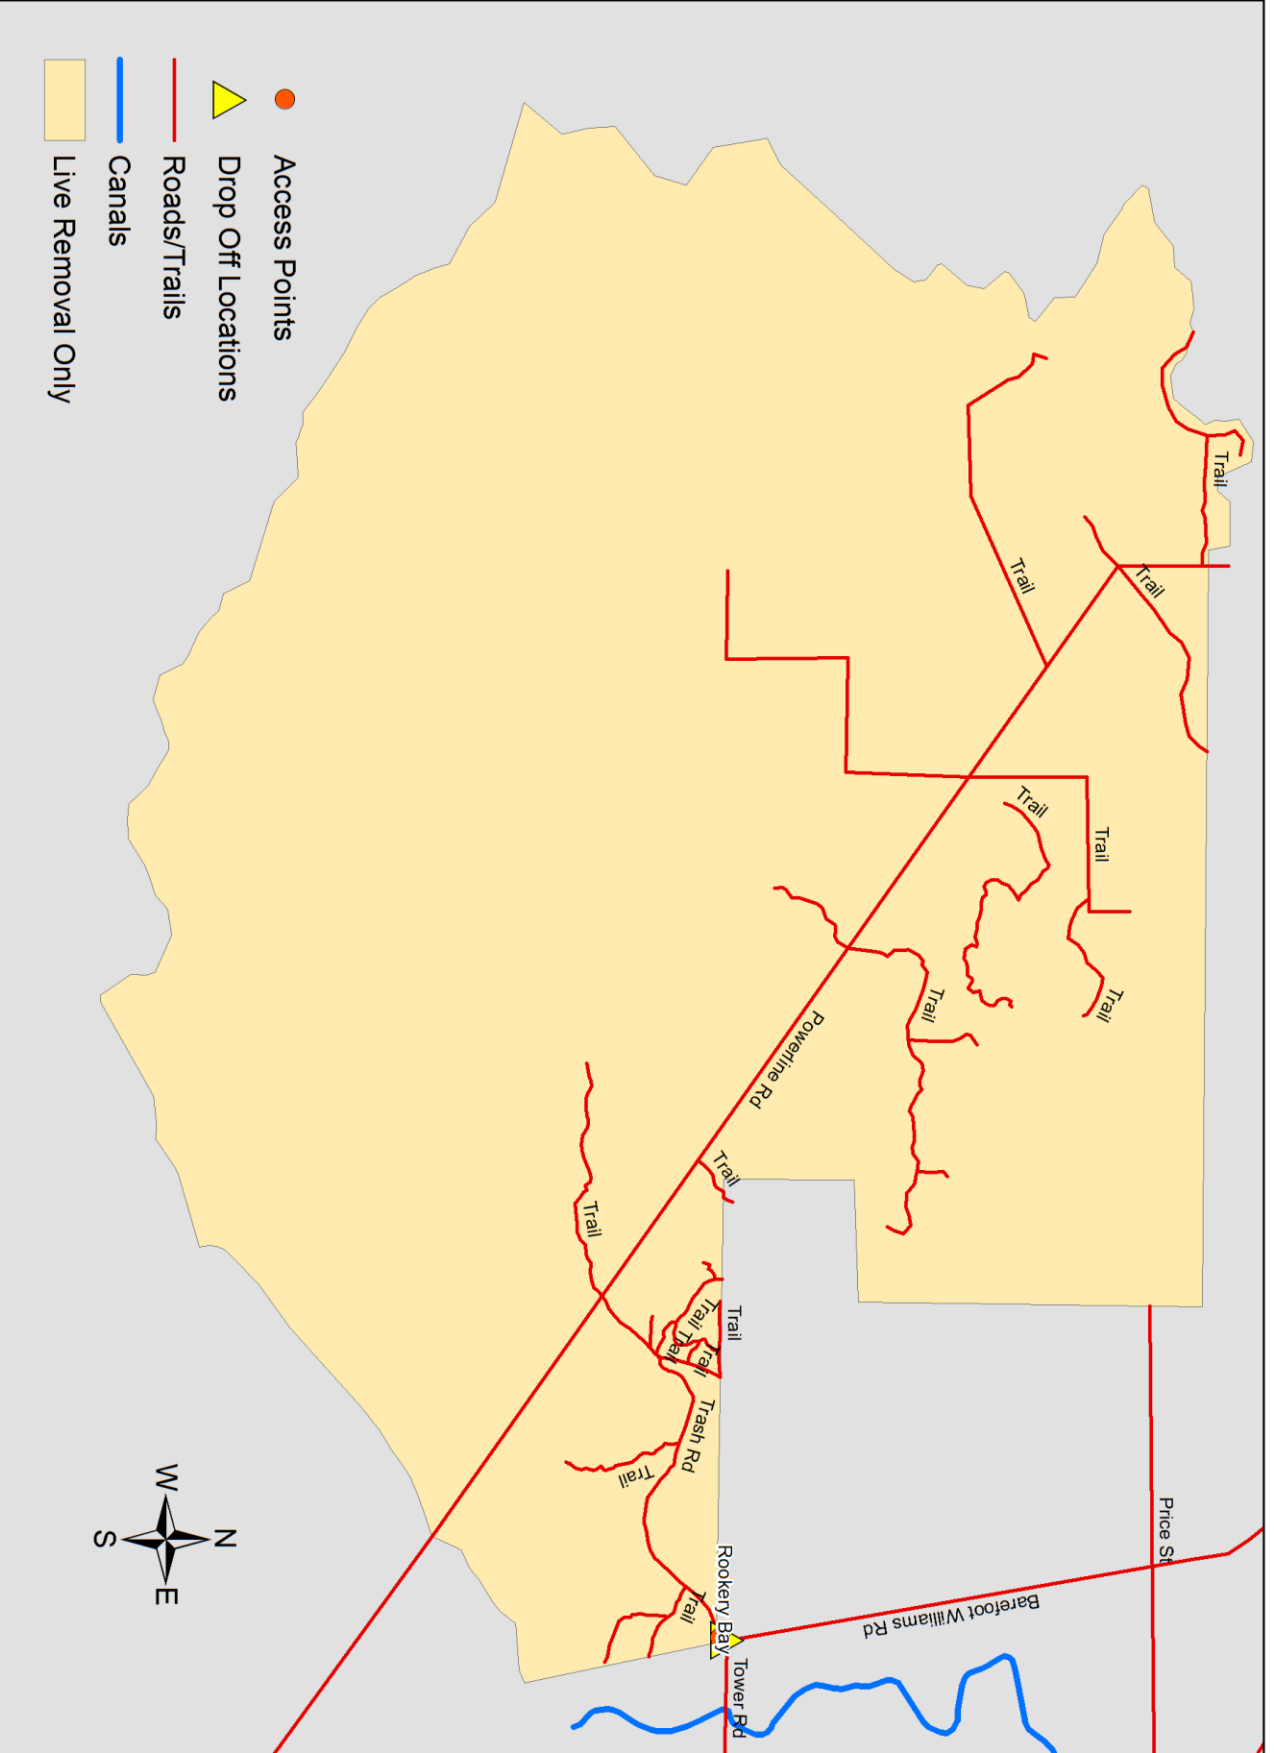

2016 Python Challenge™ Participating Areas Rookery Bay National Estuarine Research Reserve

2016 Python Challenge™

Rookery Bay National Estuarine Research Reserve Specific Area Rules

- a. Possession of a 2016 Python Challenge™ permit is required to participate in the Python Removal Competition portion of the 2016 Python Challenge™ and allows for the removal and transport of live Burmese pythons from the [specified area](#) on the Rookery Bay National Estuarine Research Reserve.
- b. Participation is limited to roads or trails in the [designated area](#) in the Reserve from 9 a.m. to 5 p.m. daily.
- c. This area of Rookery Bay National Estuarine Research Reserve will only be open to participants in the 2016 Python Challenge™.
- d. All participants must check in and out at the locked gate at the official FWC [drop off location](#).
- e. Any pythons removed from Rookery Bay National Estuarine Research Reserve must be surrendered at the gate to the drop off location operator by 5 p.m.
- f. **Only live capture of pythons is allowed.** Taking wildlife with guns or weapons of any kind (including bow or crossbow, bang-sticks, air-guns, or slingshots) is prohibited.
- g. Snake hooks, snake tongs, snake bags and long-handled non-motorized tools may be used to capture Burmese pythons.
- h. Use of traps, bait, explosives, chemicals, smoke and motorized tools is prohibited.
- i. Please use bright fluorescent colored orange flagging tape and tie it at eye-level to the nearest tall vegetation to mark the spot where a snake has been found. (Bright Orange flagging tape will be provided by the drop off location operator.)
- j. Motorized vehicle access is not permitted.
- k. No digging into burrows of any kind as they may belong to gopher tortoises. Gopher tortoises and their burrows are protected by law and all tortoise burrows in the reserve are closely monitored.
- l. Reserve Management retains the right to close access to Reserve lands due to impacts to resources and/or visitor experience.
- m. If the weather is right for planned prescribed burns then parts of or all of the participation area may be closed for a period of a few days up to a week.